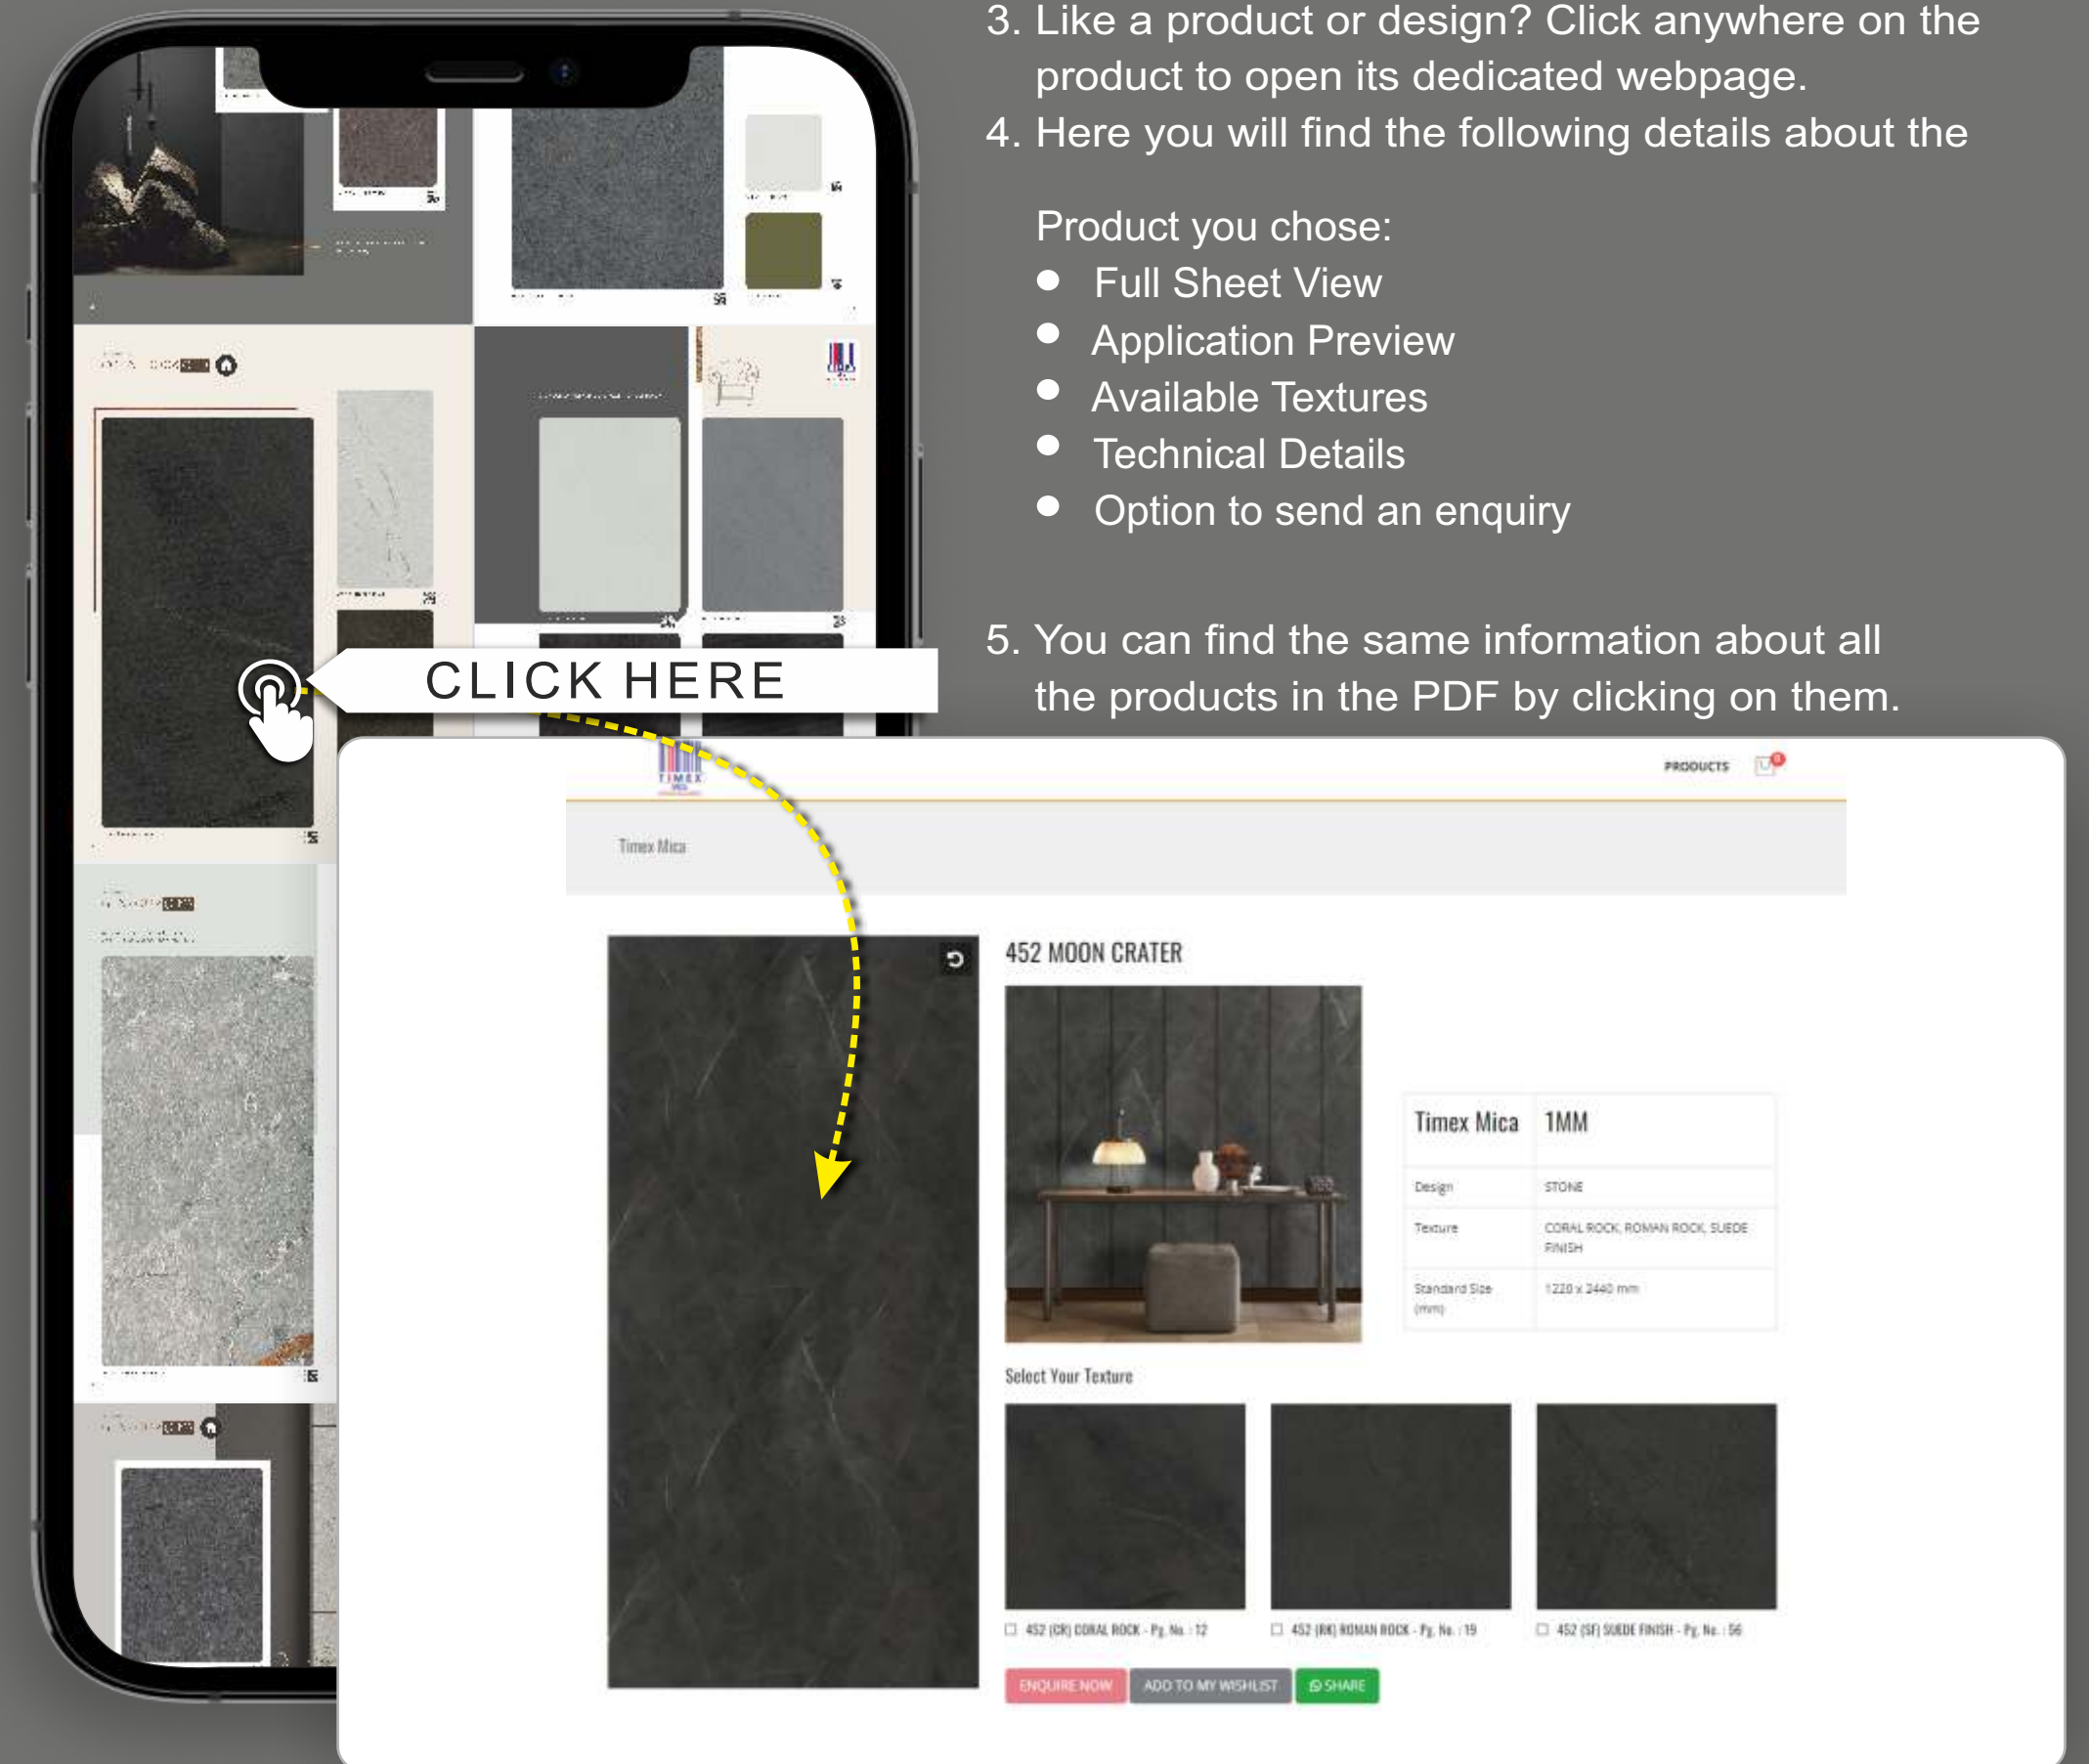

1. Open downloaded e-PDF on any device.
2. Browse through our entire collection right on your fingertips.
3. Like a product or design? Click anywhere on the product to open its dedicated webpage.
4. Here you will find the following details about the

Product you chose:

- Full Sheet View
- Application Preview
- Available Textures
- Technical Details
- Option to send an enquiry

5. You can find the same information about all the products in the PDF by clicking on them.

CLICK HERE